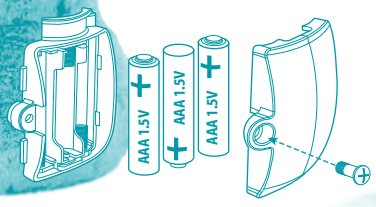

my Fuzzy Friends

4+ CE

TM
Snuggling Pets

REMOVE COVER & REPLACE BATTERIES

3 x AAA (LR03) 1.5V
(included)

TURN ME OFF
Press and hold my nose.

WAKE ME UP
YAWN! Push my nose to wake me up!

PUT ME ON YOUR ARM
I LOVE to snuggle! Open my paws and I'll happily grab on to your arm. Pet me and I'll nuzzle my head against you!

ALKALINE BATTERY CAUTIONS

- Do not use rechargeable batteries.
- Non-rechargeable batteries are not to be recharged.
- Different types of batteries or new and old batteries are not to be mixed.
- Batteries are to be inserted using correct polarity (+ and -).
- Remove exhausted batteries as soon as possible and discard properly.
- Remove all batteries from compartment if toy is not used for a long period.
- The supply terminals are not to be short-circuited.
- Never throw batteries in a fire or attempt to open the outer casing.